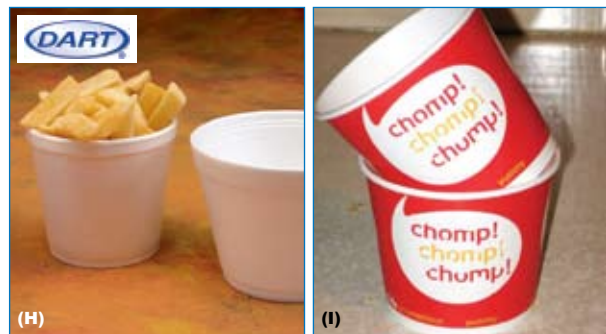

Dart Chip Cup Foam

Code	Description	UOM/Qty	Image
DC12S332	Foam Food Container, 355ml (12oz)	Ct/500	(H)
DC16MJ32	Foam Food Container, 473ml (16oz)	Ct/500	
DC32RL	Foam Vent Lid, fits DC16MJ32	Ct/500