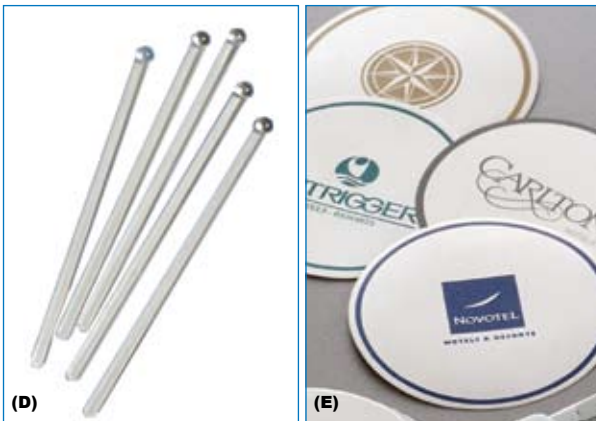

FOOD SERVICE DISPOSABLES

Disposables | Beverage Accessories

Board Drink Trays

Code	Description	Size (mm)	UOM/Qty	Image
DTD6050M	4 Cup Drink Tray Brown Board	216 x 175 x 38	Ct/250	(A)
DTD5307A	4 Cup Drink Tray Brown E - Flute	292 x 180 x 38	Ct/125	(A)

Fibre Drink Trays

Code	Description	UOM/Qty	Image
HVLFPCT0002NZ	4 Cup Mould Fibre Carry Tray	Ct/300	(B)

PET Plastic 4 Cold Cups Tray

Code	Description	UOM/Qty	Image
SL4CLD06	PET Plastic 4 Cold Cups Tray	Ct/300	(C)

Katermaster Flexible Straws

Code	Description	UOM/Qty
BZSTRAW210/BLK	Flex Straw Black, 210mm	Ct/3000
BZSTRAW210/BLU	Flex Straw Blue, 210mm	Ct/3000
BZSTRAW210/W	Flex Straw White, 210mm	Ct/3000

Straws

Code	Description	UOM/Qty
PEC140/BLK	Perfect Straw Cocktail Black, 140mm	Ct/5000
PER210/BLK	Perfect Straw Regular Black, 210mm	Ct/5000
PEFW210/W	Perfect Straw Flexible Wrap White	Ct/2500