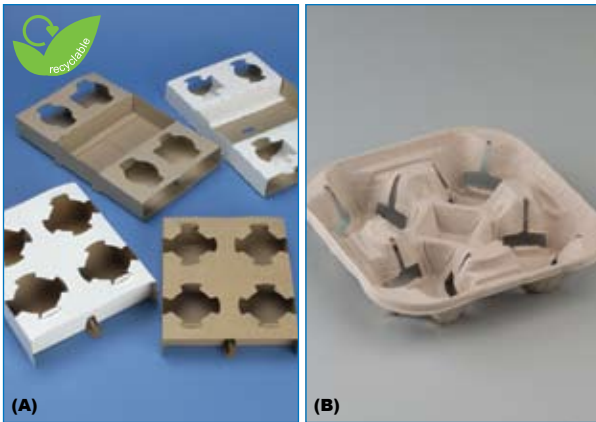

Code	Description	UOM/Qty	Image
DC12S332	Foam Food Container, 355ml (12oz)	Ct/500	(H)
DC16MJ32	Foam Food Container, 473ml (16oz)	Ct/500	
DC32RL	Foam Vent Lid, fits DC16MJ32	Ct/500	

Paper Chip Cups

Code	Description	UOM/Qty	Image
HVL8U	Paper Chip Cup - Chomp (8oz)	Ct/1000	(I)
HVLFB304120	Paper Chip Cup - Chomp (12oz)	Ct/1000	

FOOD SERVICE DISPOSABLES

Disposables | Beverage Accessories

Board Drink Trays

Code	Description	Size (mm)	UOM/Qty	Image
DTD6050M	4 Cup Drink Tray Brown Board	216 x 175 x 38	Ct/250	(A)
DTD5307A	4 Cup Drink Tray Brown E - Flute	292 x 180 x 38	Ct/125	(A)